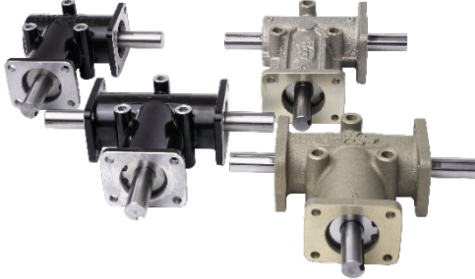

Servo planetary
gearbox

SRP line

Planetary flange
mount

SRP Jumbo line

Heavy duty planetary
gearbox

2-Speed Gearboxes

MSR line

2-Speed right angle
gearbox

MSD line

2-Speed spindle
gearbox

RAM line

2-Speed spindle
gearbox & motor

Product Families

Right Angle and Custom

Anglgear line

Right angle gearbox

Z line

Right angle spiral bevel gearbox

R line

Right angle heavy duty gearbox

Gearing line

Gear & custom segments

DR line

Right angle phase shifter gearbox