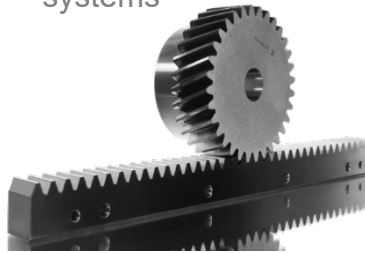

Product Families

Rack and Pinion Systems

KRP line

Planetary gearbox
multi configurations

DRP line

Dual Planetary
gearbox

KRPX line

Machine mount
planetary gearbox

HPG line

Servo worm
gearbox

Rack line

Rack and pinion
systems

Rack Jack line

Lifting jack
systems

Servo Reducers

Mini line

Servo planetary
gearbox

SRP line

Planetary flange
mount

SRP Jumbo line

Heavy duty planetary
gearbox

2-Speed Gearboxes

MSR line

2-Speed right angle
gearbox