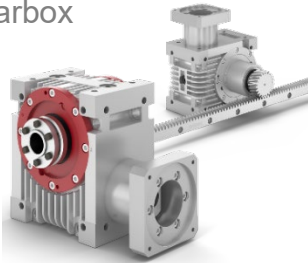

Product Families

Rack and Pinion Systems

KRP line

Planetary gearbox
multi configurations

DRP line

Dual Planetary
gearbox

KRPX line

Machine mount
planetary gearbox

HPG line

Servo worm
gearbox

Rack line

Rack and pinion
systems

Rack Jack line

Lifting jack
systems

Servo Reducers

Mini line

Servo planetary
gearbox

SRP line

Planetary flange
mount

SRP Jumbo line

Heavy duty planetary
gearbox

2-Speed Gearboxes

MSR line

2-Speed right angle
gearbox

Magnetic particle brake clutch

Tension Control

Power Blocks+ line

Power Supply

DGT300+ line

Multi use controller

DGblock line

Tension controller